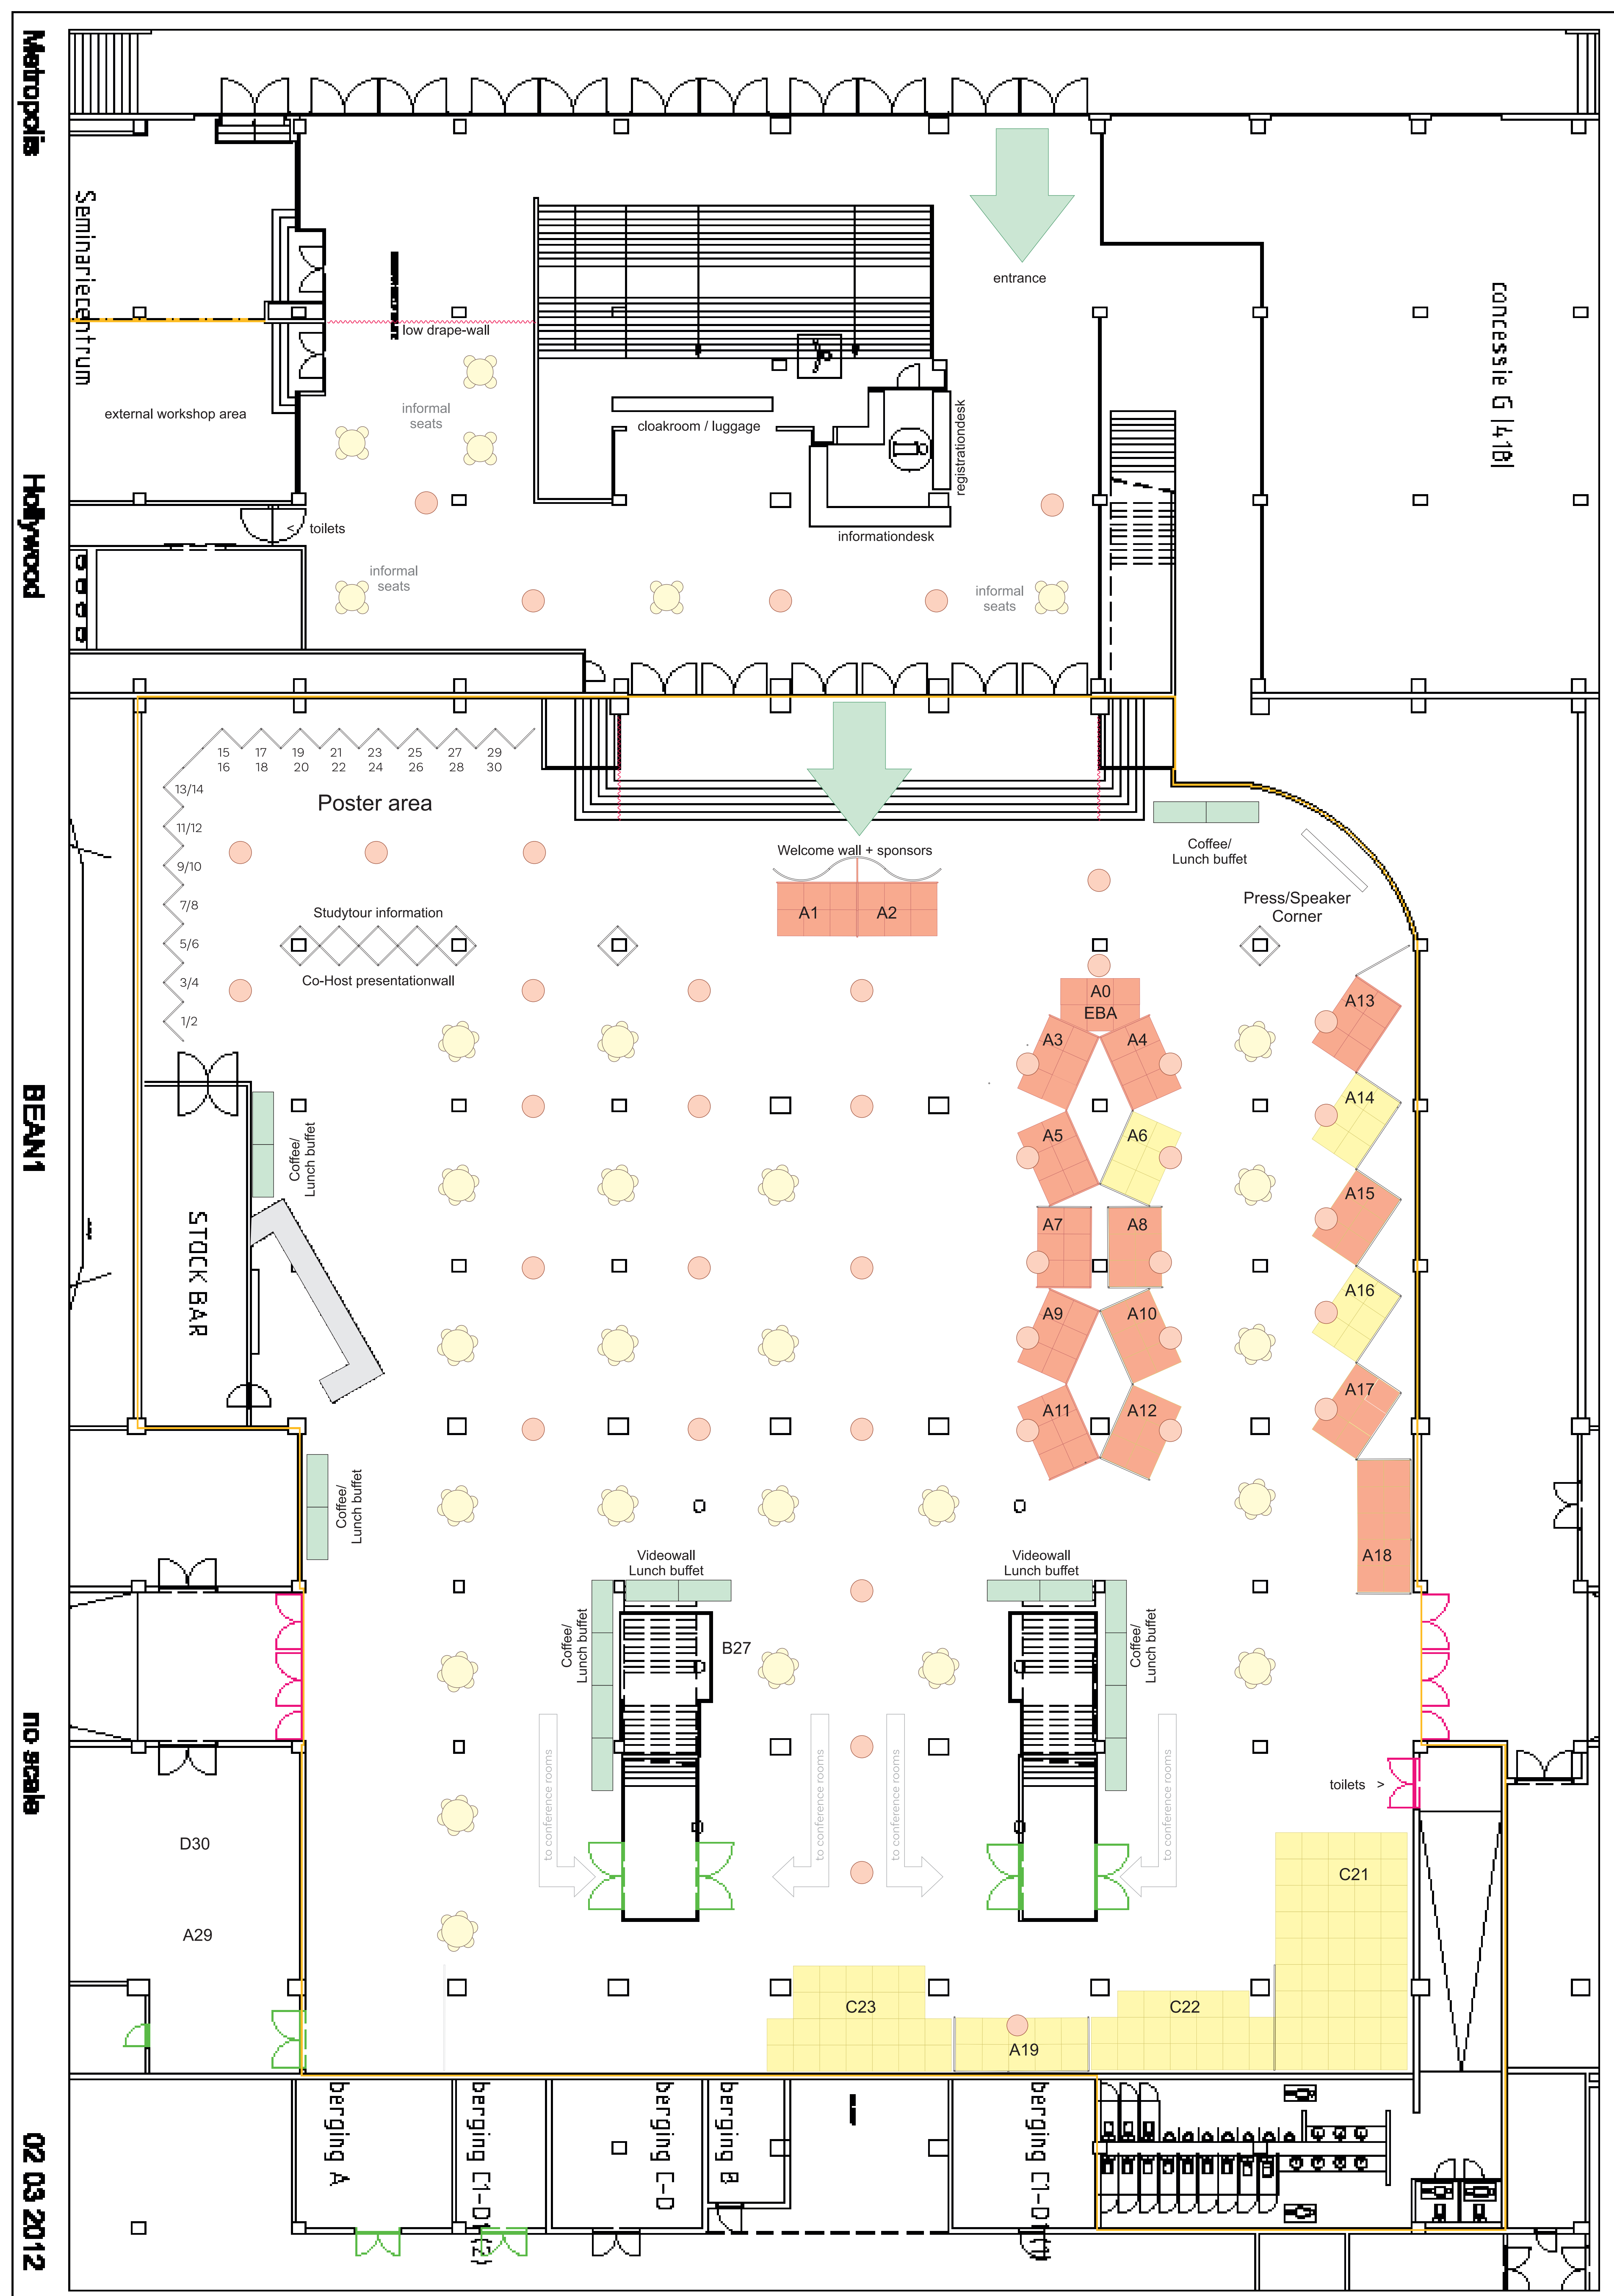

Floorplan EBA2018 @Kinopolis Antwerp

- 1 Curved welcome-wall**
- 1 Press area with sponsorwall**
- 24 exhibition stands**
 - 17 basic 6m² (A1-A17)
 - 3 large 12m² (A18-A20)
 - 3 custom > 12m² (C21-C23) - more stands or other sizes on request
- 30 poster locations**
- 30 lunchtables (4 chairs p.table)**
- 30 high lunch/coffee tables**
- 20 high tables in stands (2 highseats p.table)**