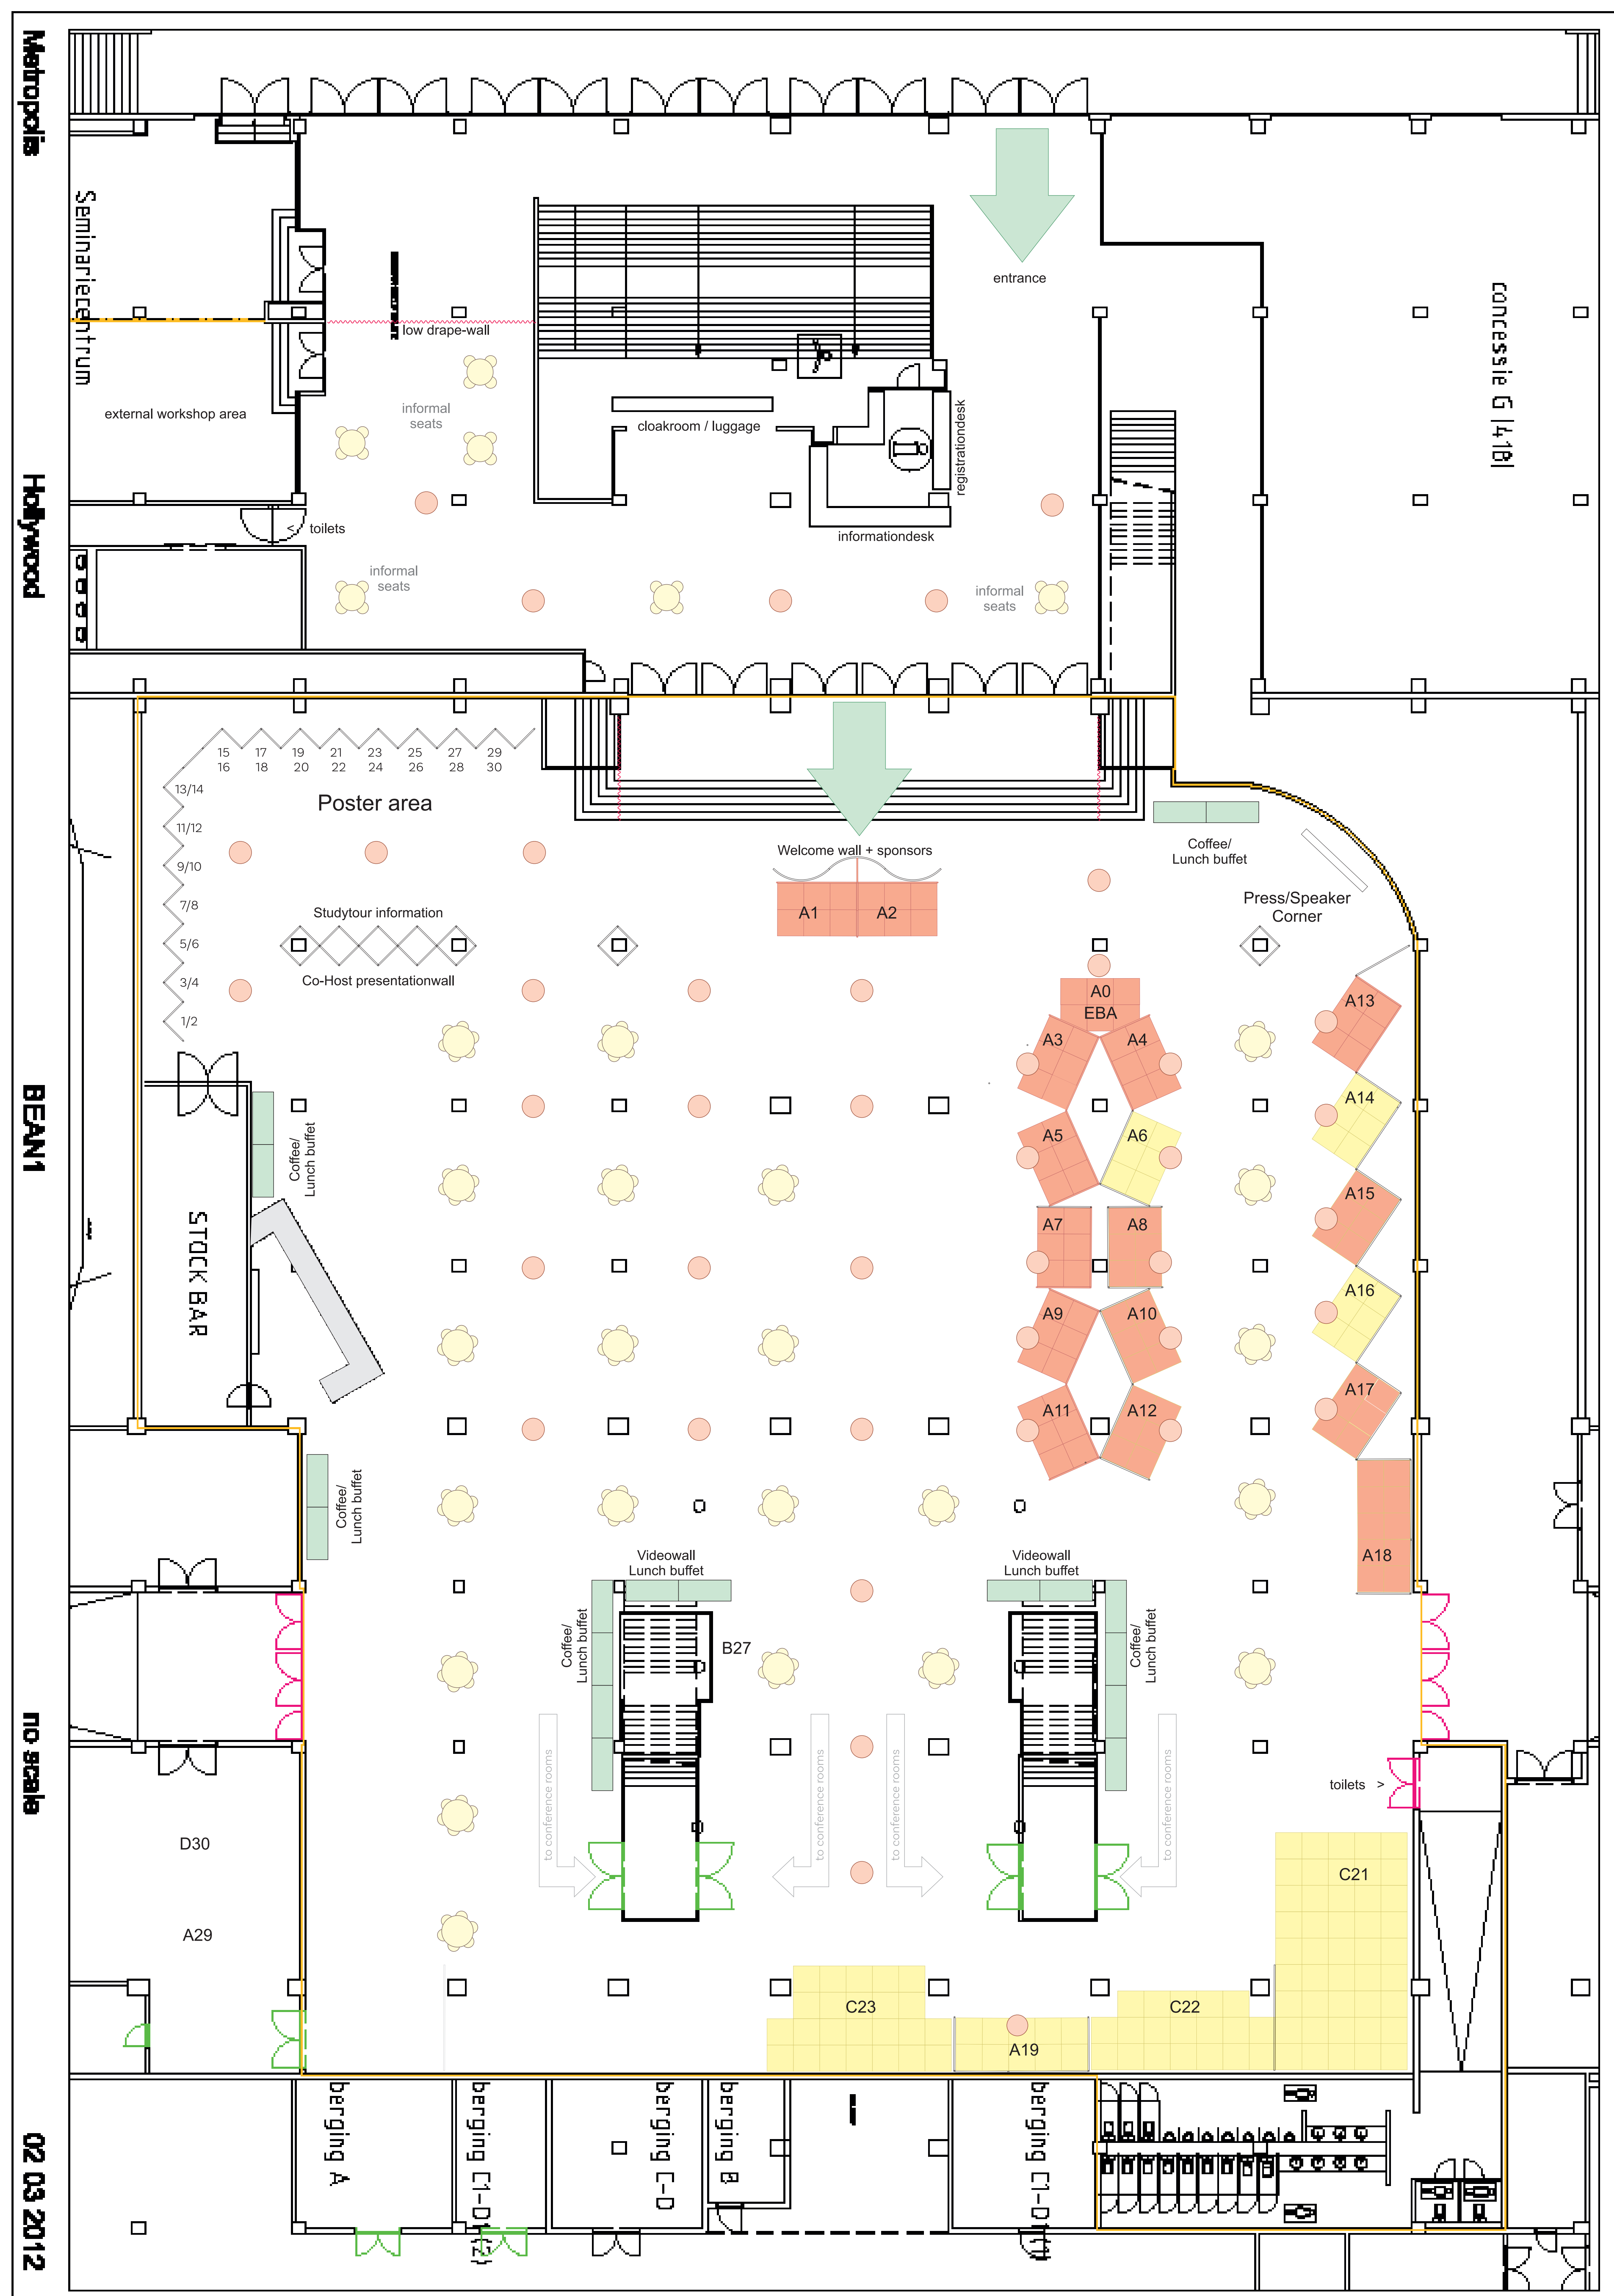

Floorplan EBA2018 @Kinepolis Antwerp

- 1 Curved welcome-wall**
- 1 Press area with sponsorwall**
- 24 exhibition stands**
 - 17 basic 6m² (A1-A17)
 - 3 large 12m² (A18-A20)
 - 3 custom > 12m² (C21-C23) - more stands or other sizes on request
- 30 poster locations**
- 30 lunchtables (4 chairs p.table)**
- 30 high lunch/coffee tables**
- 20 high tables in stands (2 highseats p.table)**