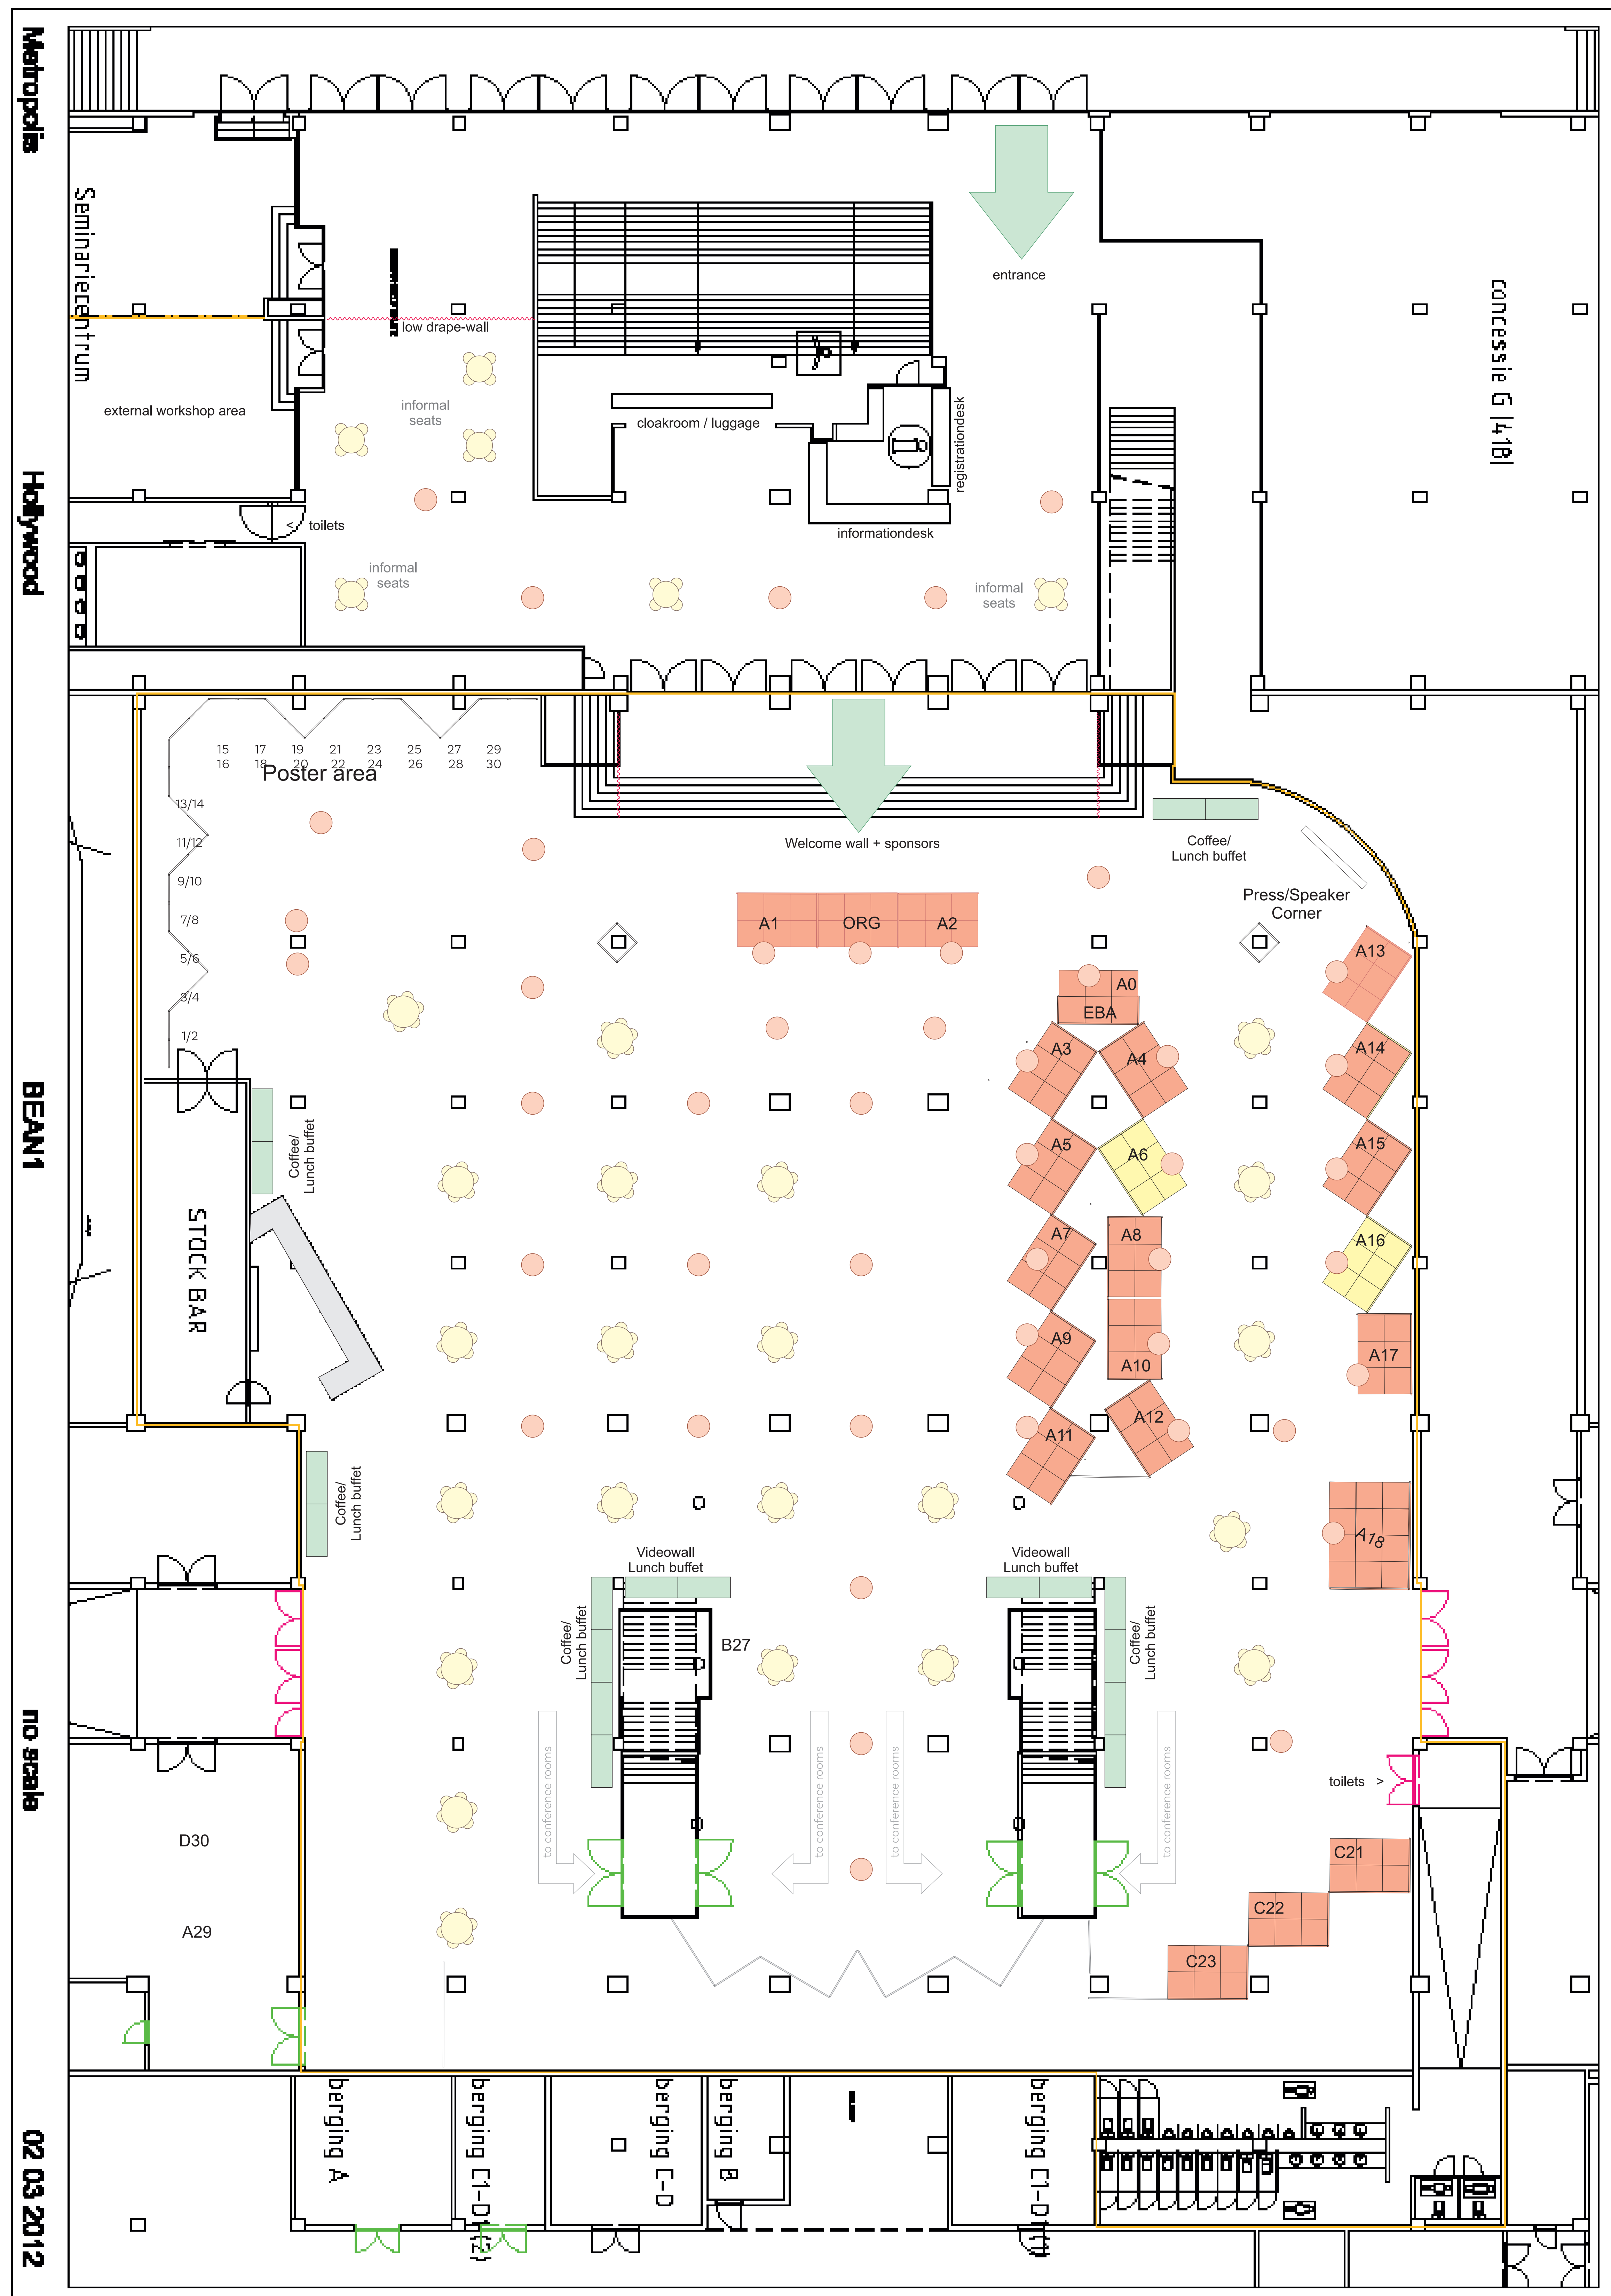

Floorplan EBA2018 @Kinepolis Antwerp

- 1 Curved welcome-wall**
- 1 Press area with sponsorwall**
- 24 exhibition stands**
 - 17 basic 6m² (A1-A17)
 - 3 large 12m² (A18-A20)
 - 3 custom > 12m² (C21-C23) - more stands or other sizes on request
- 30 poster locations**
- 30 lunchtables (4 chairs p.table)**
- 30 high lunch/coffee tables**
- 20 high tables in stands (2 highseats p.table)**