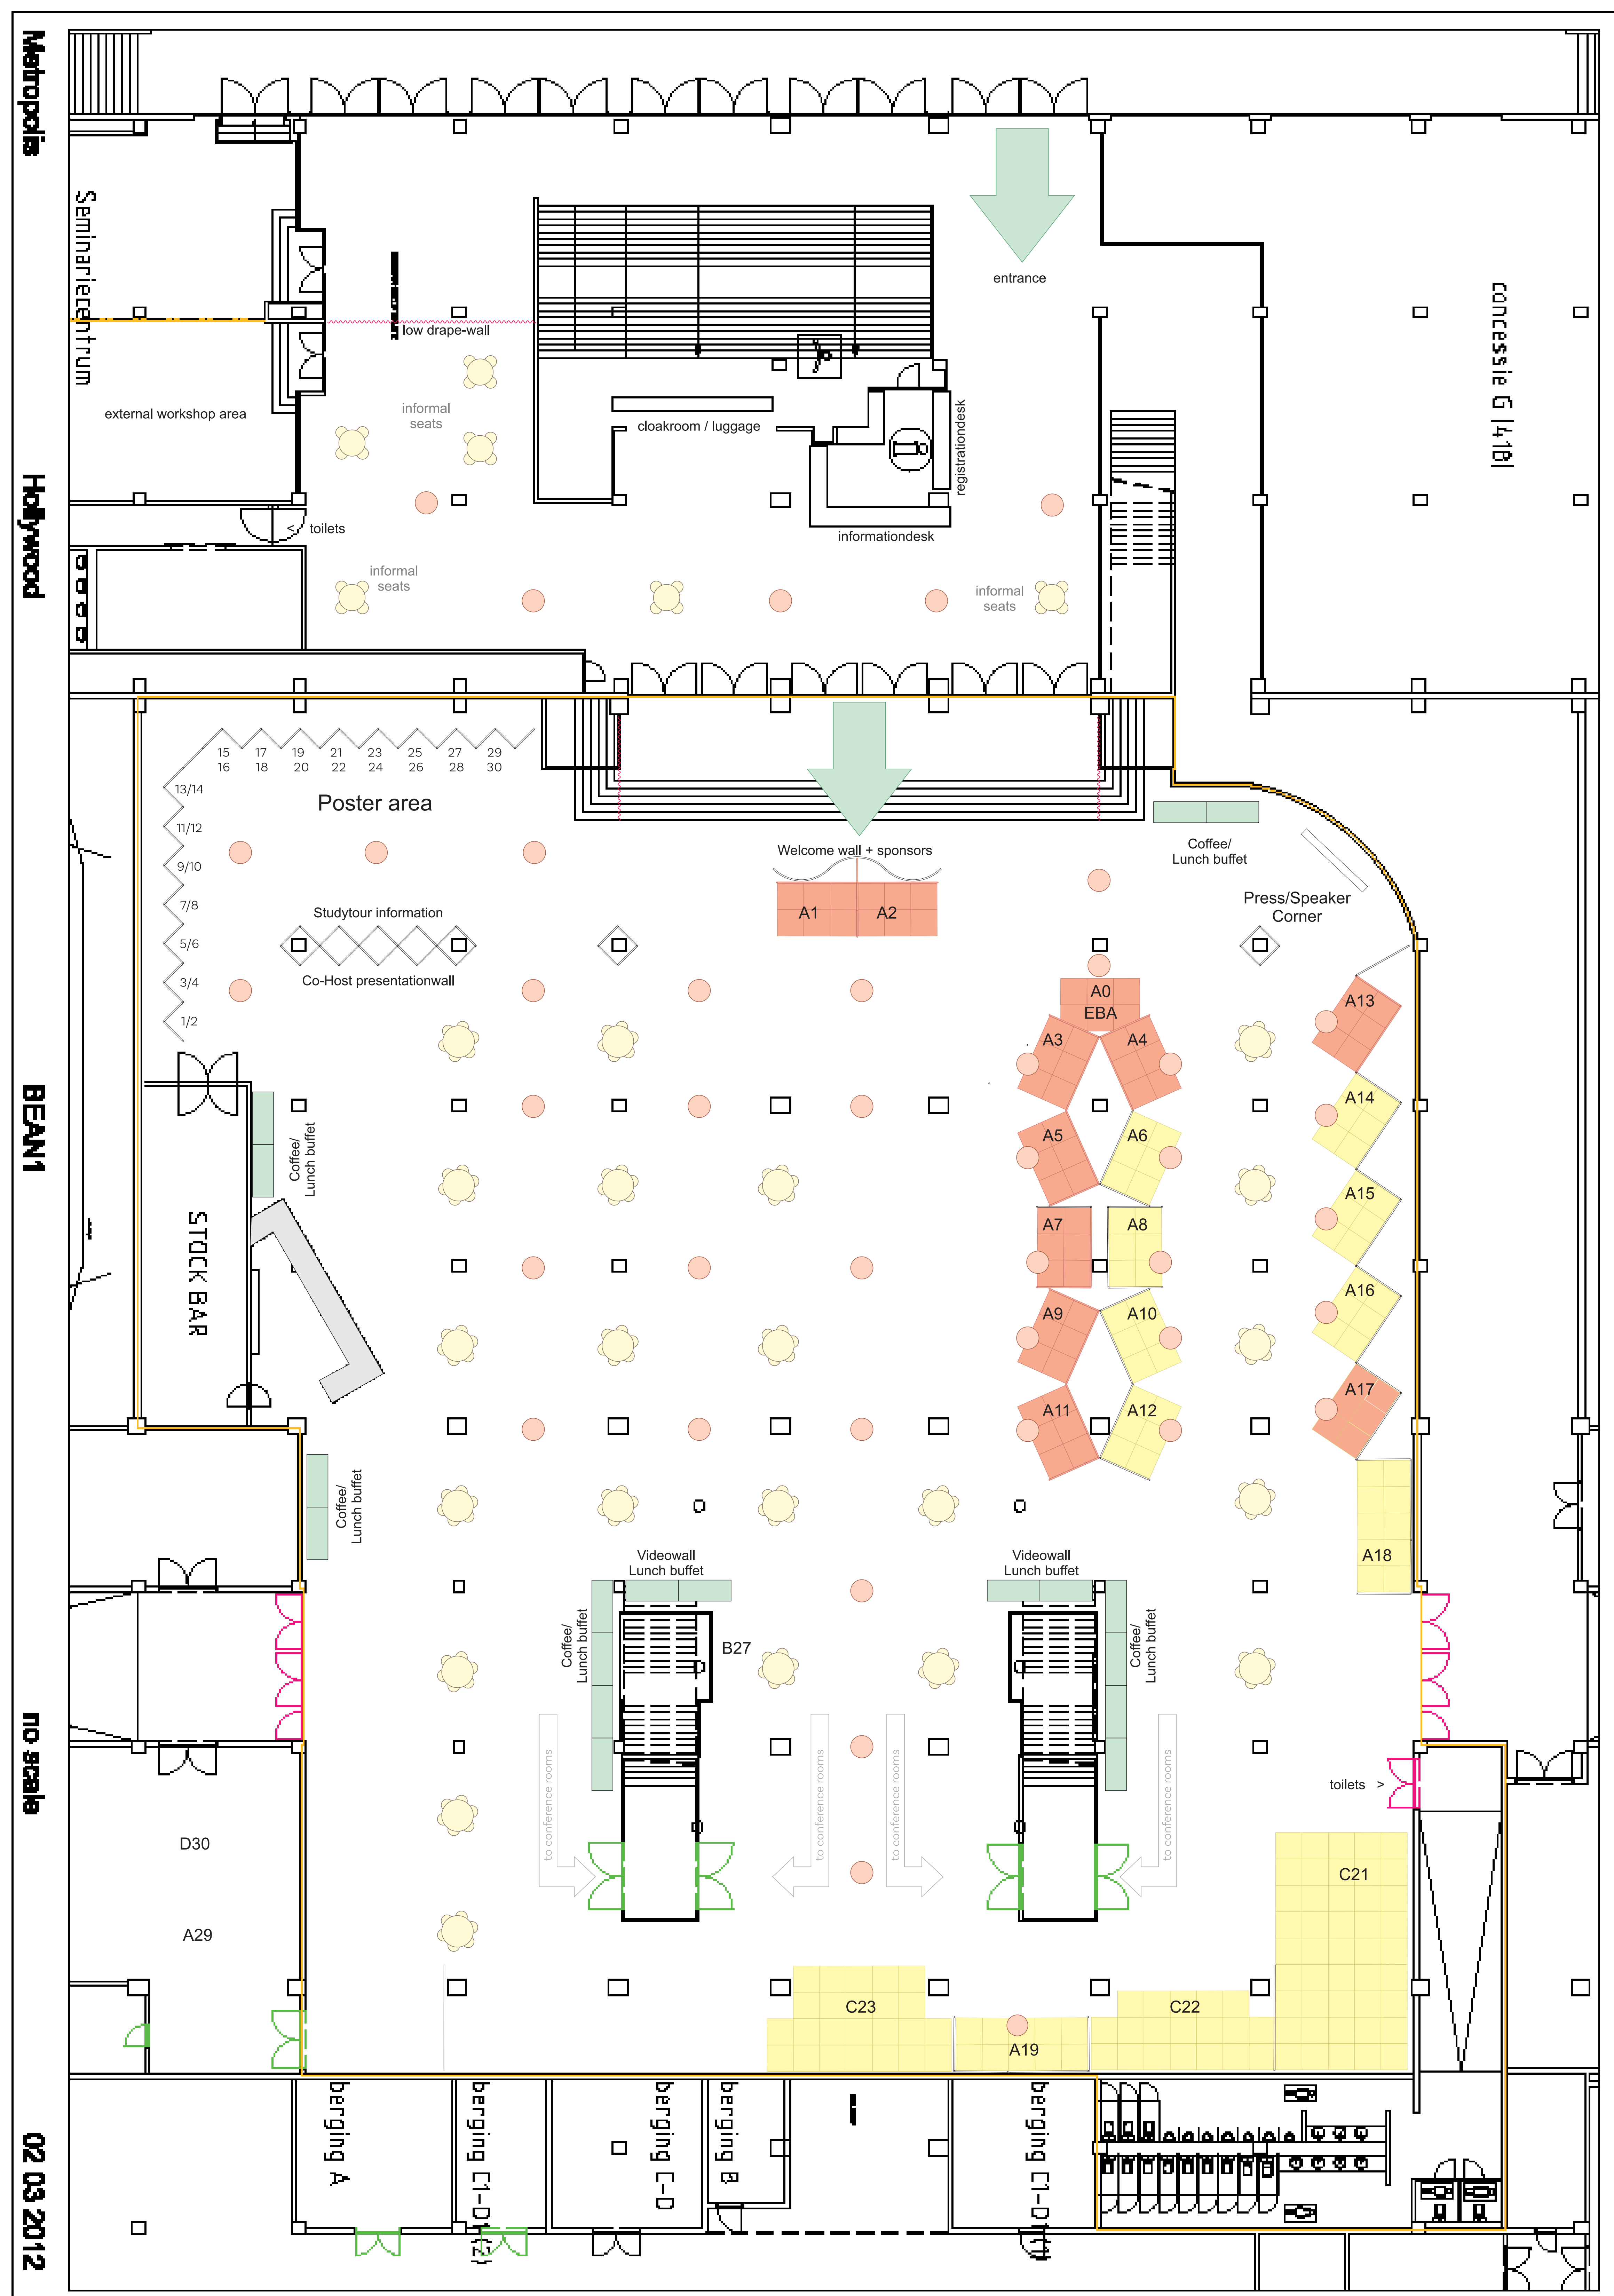

Floorplan EBA2018 @Kinopolis Antwerp

- 1 Curved welcome-wall**
- 1 Press area with sponsorwall**
- 24 exhibition stands**
 - 17 basic 6m² (A1-A17)
 - 3 large 12m² (A18-A20)
 - 3 custom > 12m² (C21-C23) - more stands or other sizes on request
- 30 poster locations**
- 30 lunchtables (4 chairs p.table)**
- 30 high lunch/coffee tables**
- 20 high tables in stands (2 highseats p.table)**